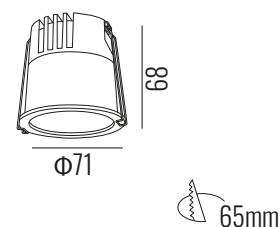

TECHNICAL DATA

TYPE

Professional LED for Interior Lighting.

OPENING/BEAM

High efficiency Ra>90 LED .

MATERIAL

Die-cast aluminum

PRO

CRI ≥ 90

IP20

36°

220-240V
50/60Hz

50000h

DIMENSION DRAW

Model:	Sound
Format:	Round
Location:	Interior
Wattage:	10W
Materials:	Aluminum
Led Color:	3000K / 4000K / 6500K
Product Dimension:	Φ71*68, cut out: Φ65mm
IP Code:	20
Fixation:	Recessed
CRI :	90
Lumen Output:	613LM
Frequency:	50/60 Hz
Beam Angle:	36°